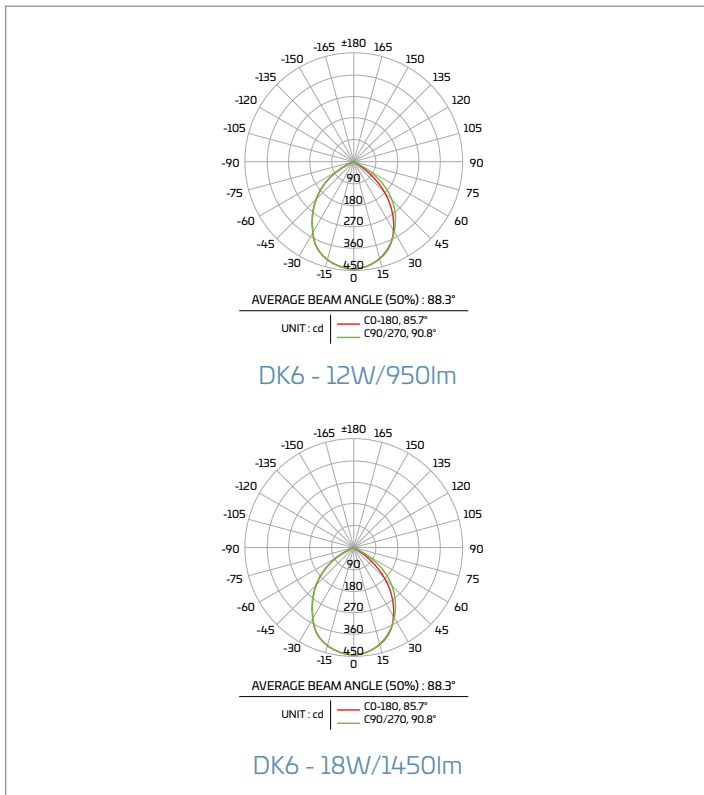

# PERFORMANCE SUMMARY

Order Code	Item #	Lumens	Watts	LPW	CCT	CRI	Life/Hours	Replaces Incan.	ES
10323	DK6-12W/10/827-D-120-W/B	1,000	12W		2700K	80+	35,000	65W BR	★
10324	DK6-12W/10/830-D-120-W/B	1,000	12W		3000K	80+	35,000	65W BR	★
10325	DK6-12W/10/840-D-120-W/B	1,000	12W		4000K	80+	35,000	65W BR	★
10326	DK6-12W/10/850-D-120-W/B	1,000	12W		5000K	80+	35,000	65W BR	★
10327	DK6-15W/12.5/827-D-120-W/B	1,250	15W		2700K	80+	35,000	90W BR	★
10328	DK6-15W/12.5/830-D-120-W/B	1,250	15W		3000K	80+	35,000	90W BR	★
10331	DK6-15W/12.5/840-D-120-W/B	1,250	15W		4000K	80+	35,000	90W BR	★
10332	DK6-15W/12.5/850-D-120-W/B	1,250	15W		5000K	80+	35,000	90W BR	★
10333	DK6-18W/15/827-D-120-W/B	1,450	18W		2700K	80+	35,000	100W BR	★
10334	DK6-18W/15/830-D-120-W/B	1,500	18W		3000K	80+	35,000	100W BR	★
10335	DK6-18W/15/840-D-120-W/B	1,500	18W		4000K	80+	35,000	100W BR	★
10336	DK6-18W/15/850-D-120-W/B	1,500	18W		5000K	80+	35,000	100W BR	★

## DIMENSIONS

## PHOTOMETRICS